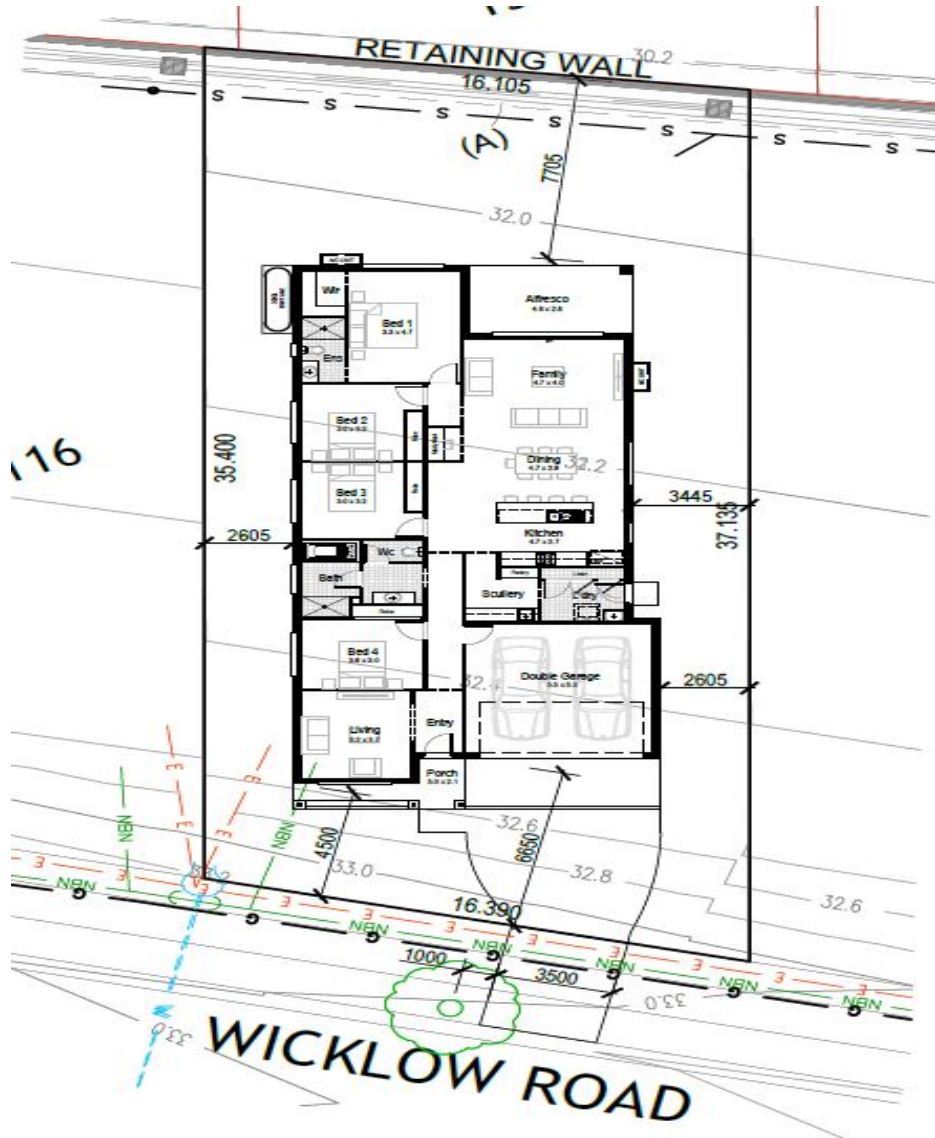

H1 H1: Smart Inclusions Package

+

Home + Land: Bonus Bundle

House facade as nominated
Split System A/C
Site costs and BASIX
Full lined kitchen cabinetry with overhead cupboards and bulkhead
Westinghouse stainless steel cooktop and oven
Westinghouse recirculating pull-out rangehood
Contemporary floating style bathroom vanity units
Ceramic tiles to all bathrooms and laundry
Tiling to entry, family, kitchen and meals areas
Carpet to all other internal areas
Taubmans Endure paint system to ceilings and walls
Automatic Colorbond garage door with 2 remotes
Oyster style light fittings throughout
Fully finished tiled outdoor alfresco
Slimline water tank

20mm Stone benchtops to Kitchen
2590mm ceiling heights (Ground Floor Only)
Night / Day ducted Air Conditioning
Coloured concrete driveway
Laminate Floors to Entry / Hall / Kitchen and Living areas
Dishwasher
Microwave
Ducted Rangehood
900mm wide Appliances

SPECTRUM
DESIGN STUDIO

COMPLIMENTARY SESSION
Includes a free personal consultation with a professional interior designer

EXCLUSIVELY WITH THIS PACKAGE

Luxury items bundled together for even more great value

No Other Bonus Packages Applicable to H&L Packages